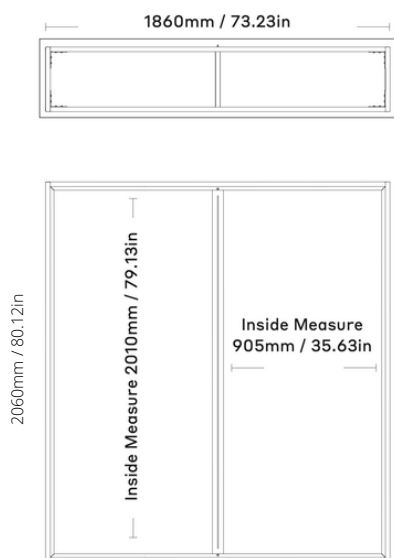

01 BATHROOM

STOOL

BLACK L100114
WHITE L100114W

Nichlas B. Andersen
2019, Denmark

6mm powdercoated
aluminium

MIRROR 49 x 79 CM

BLACK L100110
WHITE L100110W

Nichlas B. Andersen
2018, Denmark

02 BEDROOM

BED FRAME

180 x 200cm 100113
160 x 200cm 100114

Nichlas B. Andersen
2018, Denmark

Powdercoated steel square
tubes

BED SIDE TABLE LEFT

BLACK 400107BL
WHITE 400107WL

Nichlas B. Andersen
2013, Denmark