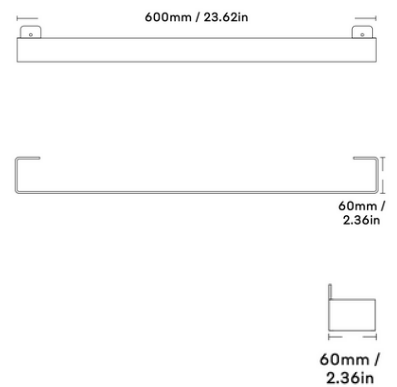

BLACK L100102
WHITE L100102W

Nichlas B. Andersen
2018, Denmark

3mm powdercoated steel