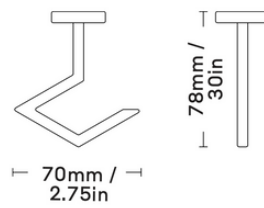

Nichlas B. Andersen
2014, Denmark

6mm powdercoated steel/ Neodyme
magnet pullforce 7.5kg

STOOL

BLACK L100114
WHITE L100114W

Nichlas B. Andersen
2019, Denmark

6mm powdercoated
aluminium

**AVOID
BEING
BOLD**

03 WARDROBE