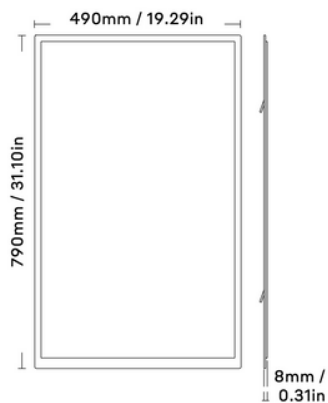

BLACK L100110
WHITE L100110W

Nichlas B. Andersen
2018, Denmark

4mm powdercoated aluminium
and 4mm mirror