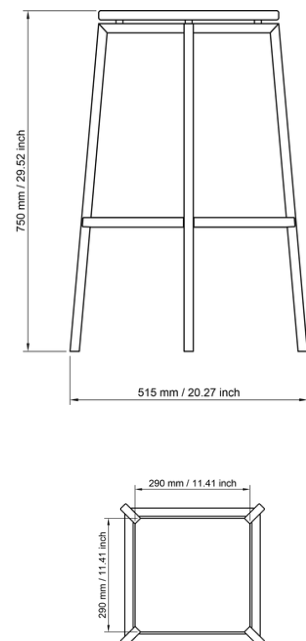

BLACK 900125

Nichlas B. Andersen
2022, Denmark

Powdercoated steel tubes and matte
black solid ash seating.