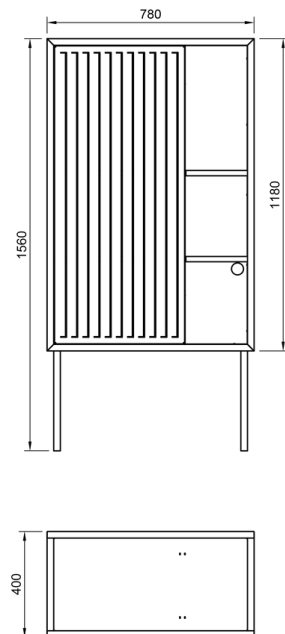

BLACKL100118

Nichlas B. Andersen
2020, Denmark

Powdercoated steel tubes and
sheets.