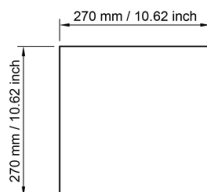

BLACK 900128
WHITE 900128W

Nichlas B. Andersen
2022, Denmark

Powdercoated steel