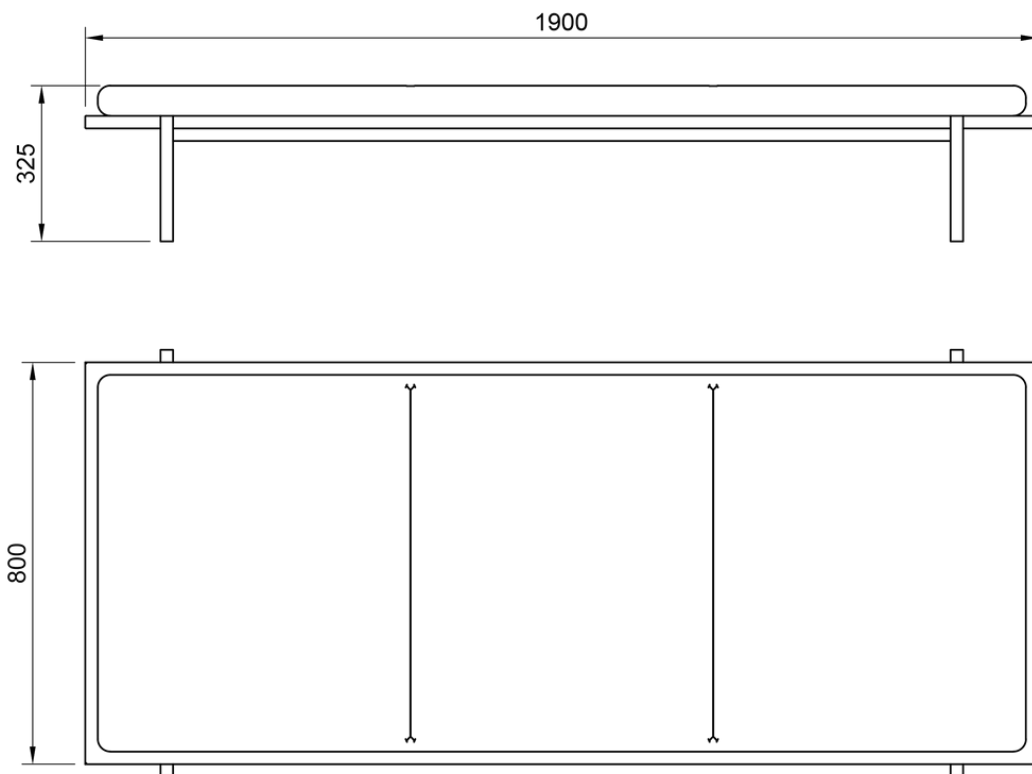

BLACK / BLACK 900123

Nichlas B. Andersen
2022, Denmark

Powdercoated steel tubes, oak
vener board and leather