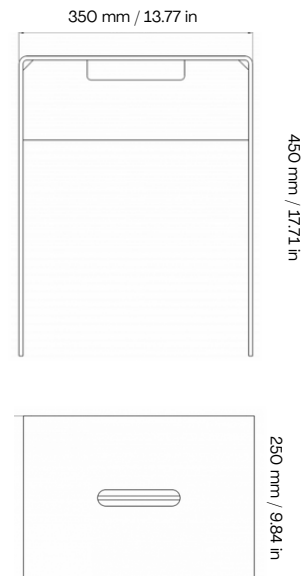

Nichlas B. Andersen
2014, Denmark

6mm powdercoated steel/ Neodyme
magnet pullforce 7.5kg

STOOL

BLACK L100114
WHITE L100114W

Nichlas B. Andersen
2019, Denmark

6mm powdercoated
aluminium

**AVOID
BEING
BOLD**

03 WARDROBE