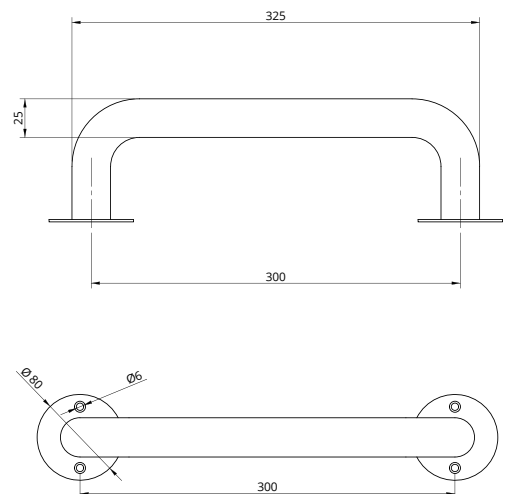

BLACK 900142
WHITE 900142W

Nichlas B. Andersen
2023, Denmark

2mm powdercoated stainless
steel tube