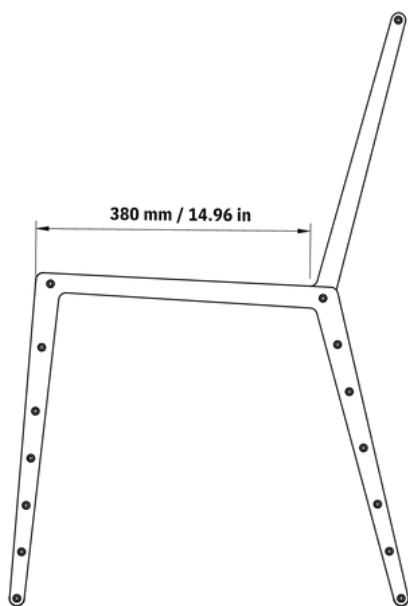

Pilgaard design studio
2023, Denmark

Indoor/outdoor

Transparent powdercoated
aluminum

BLACK 900141

Pilgaard design studio
2023, Denmark

Indoor/outdoor

Powdercoated aluminum

FIND US HERE: