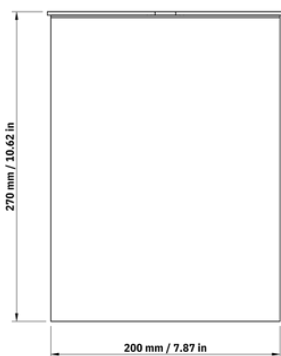

BLACK 900138
WHITE 900138W

Pilgaard design studio
2023, Denmark

Powdercoated steel