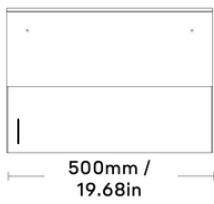

SHOE BOX 50 CM

SHOE BOX 100 CM

BLACK SMALL 900117

Nichlas B. Andersen
2017, Denmark

2mm powdercoated steel
CONTAIN: 2-3 pairs of shoes

BLACK MEDIUM 900118

Nichlas B. Andersen
2017, Denmark

2mm powdercoated steel
CONTAIN: 4-5 pairs of shoes