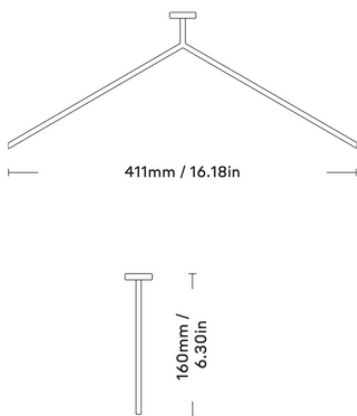

BLACK 600110B

Nichlas B. Andersen
2014, Denmark

6mm powdercoated steel/ Neodyme
magnet pullforce 7.5kg