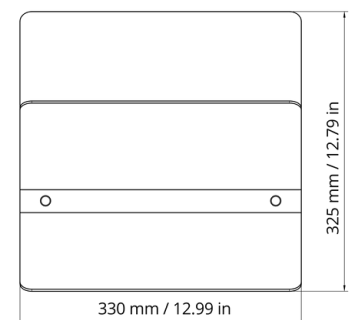

Nichlas Hvesser, ByHvesser
2023, Norway

Powdercoated steel

MAGAZINE HOLDER

BLACK 100134

Pilgaard design studio
2023, Denmark

2mm powdercoated steel

NICHBA CHAIR

04 LIVINGROOM