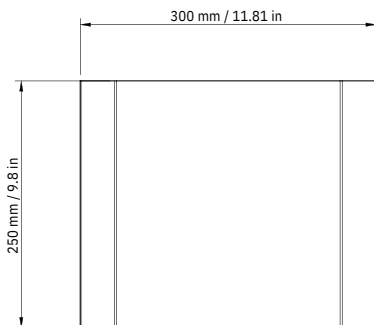

BLACK 900143
WHITE 900143W

Nichlas B. Andersen
2023, Denmark

2mm powdercoated steel