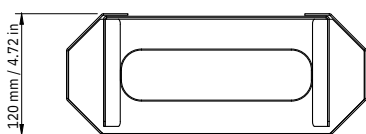

BLACK 900143
WHITE 900143W

Nichlas B. Andersen
2023, Denmark

2mm powdercoated steel