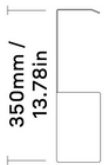

SHOE BOX 50 CM

SHOE BOX 100 CM

BLACK SMALL 900117

Nichlas B. Andersen
2017, Denmark

2mm powdercoated steel
CONTAIN: 2-3 pairs of shoes

BLACK MEDIUM 900118

Nichlas B. Andersen
2017, Denmark

2mm powdercoated steel
CONTAIN: 4-5 pairs of shoes