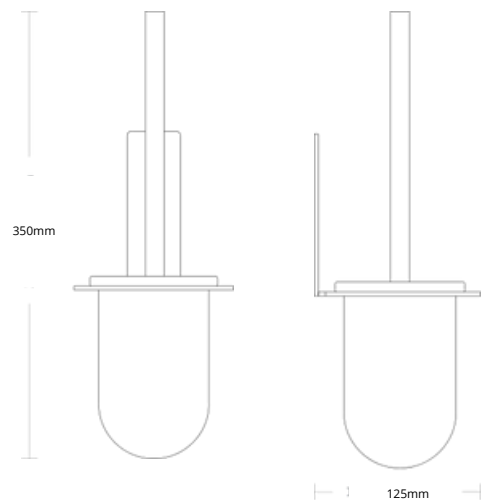

BLACK L100112
WHITE L100112W

Nichlas B. Andersen
2019, Denmark

3mm powdercoated steel +
frosted glass