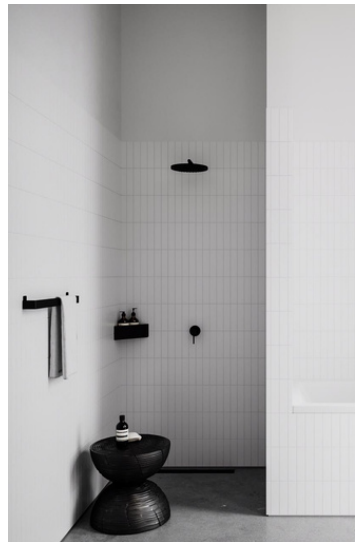

prioritize space.
ensure light and air.
minimize redundancy.