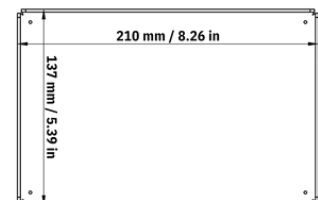

Nichlas B. Andersen
2022, Denmark

Powdercoated steel

TRAYS

BLACK 900135
WHITE 900135W

Pilgaard design studio
2019, Denmark

2mm powdercoated steel

04 LIVINGROOM

DAYBED MODE 009