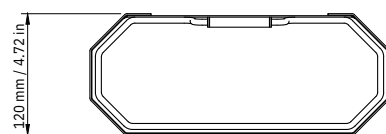

BLACK 900143
WHITE 900143W

Nichlas B. Andersen
2023, Denmark

2mm powdercoated steel

PAPER BIN

BLACK 900144
WHITE 900144W

Nichlas B. Andersen
2023, Denmark

2mm powdercoated steel

prioritize space.
ensure light and air.
minimize redundancy.