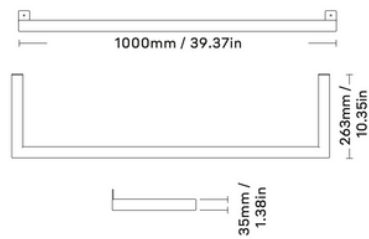

BBLACK MEDIUM 800113

Nichlas B. Andersen
2017, Denmark

2mm powdercoated steel