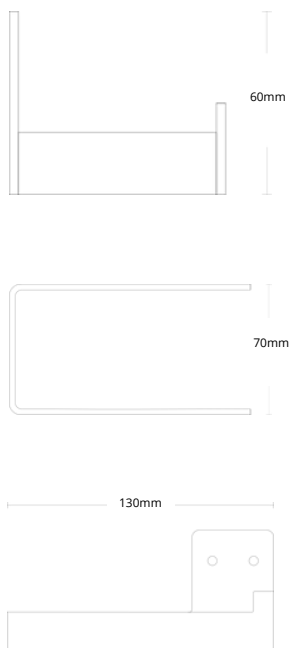

BLACK L100101
WHITE L100101W

Nichlas B. Andersen
2018, Denmark

3mm powdercoated steel