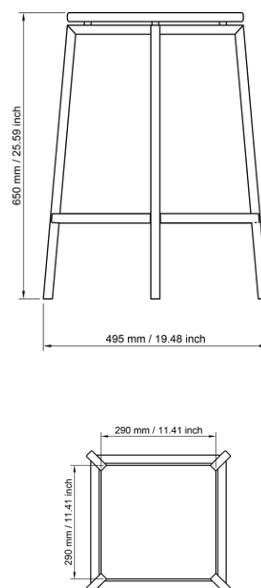

BLACK 900124

Nichlas B. Andersen
2022, Denmark

Powdercoated steel tubes and matte
black solid ash seating.