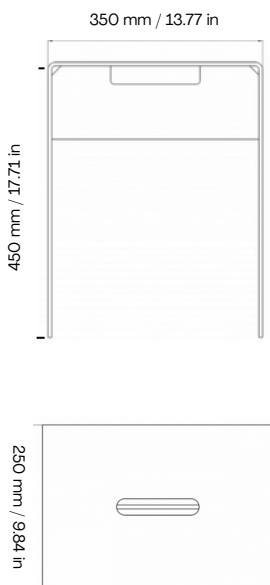

01 BATHROOM

STOOL

BLACK L100114
WHITE L100114W

Nichlas B. Andersen
2019, Denmark

6mm powdercoated
aluminium

MIRROR 49 x 79 CM

BLACK L100110
WHITE L100110W

Nichlas B. Andersen
2018, Denmark