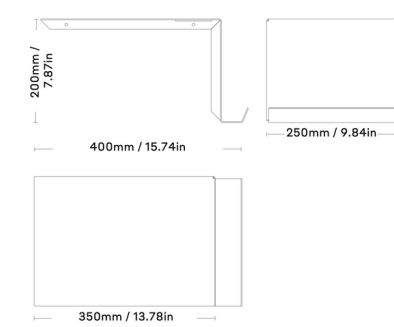

02 BEDROOM

BED FRAME

180 x 200cm 100113
160 x 200cm 100114

Nichlas B. Andersen
2018, Denmark

Powdercoated steel square
tubes

BED SIDE TABLE LEFT

BLACK 400107BL
WHITE 400107WL

Nichlas B. Andersen
2013, Denmark

2mm powdercoated steel

BED SIDE TABLE RIGHT

BLACK 400107BR
WHITE 400107WR

Nichlas B. Andersen
2013, Denmark

2mm powdercoated steel

**BED TO BATH.
BATH TO BED.**

NICHBA PRODUCTS:
BED FRAME, BENCH,
TOWEL HANGER,
BATH SHELF, SHOWER WALL