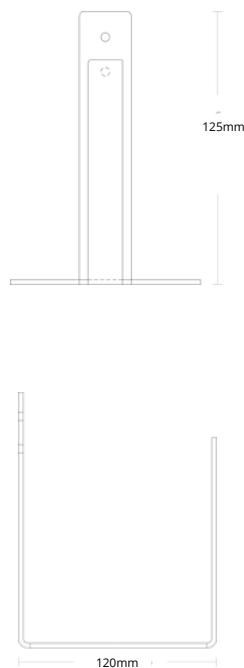

LACK L100113
WHITE L100113W

Nichlas B. Andersen
2019, Denmark

3mm powdercoated steel