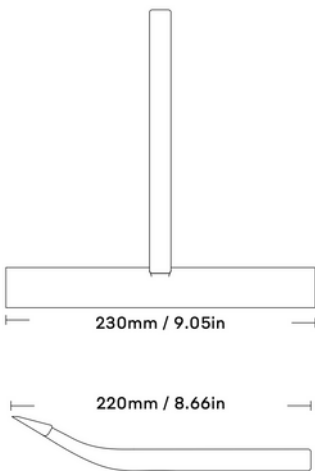

BLACK L100106

Nichlas B. Andersen
2018, Denmark

High quality silicone coated
steel handle