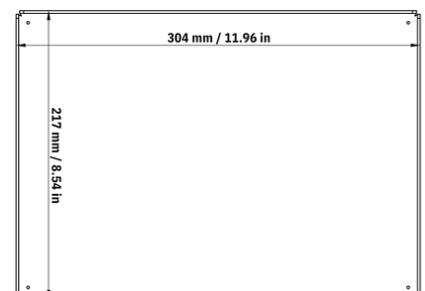

Nichlas B. Andersen
2022, Denmark

Powdercoated steel

TRAYS

BLACK 900135
WHITE 900135W

Pilgaard design studio
2019, Denmark

2mm powdercoated steel

04 LIVINGROOM

DAYBED MODE 009