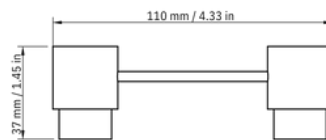

BLACK 900132

Nichlas Hvesser, ByHvesser
2023, Norway

Powdercoated steel