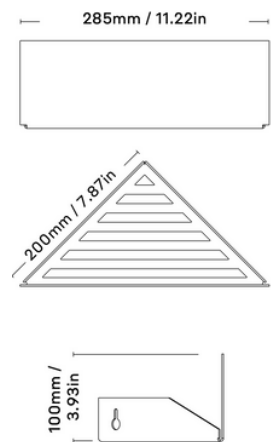

BLACK L100105
WHITE L100105W

Nichlas B. Andersen
2018, Denmark

2mm powdercoated
stainless steel

BATH SHELF CORNER

BLACK L100109
WHITE L100109W

Nichlas B. Andersen
2018, Denmark

2mm powdercoated
stainless steel