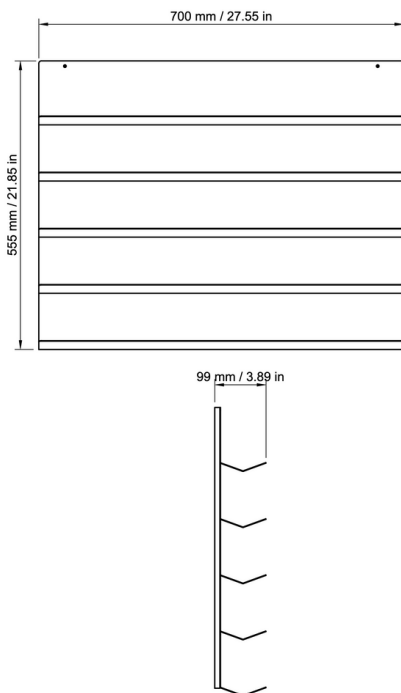

**NICHBA WINE RACK x 2,
BAR STOOL 65 & TOWEL HANGER**

04 LIVINGROOM

WINE RACK

BLACK 900131

Nichlas B. Andersen
2022, Denmark

Powdercoated steel

STRUCTURE CANDLE HOLDER

BLACK 900132