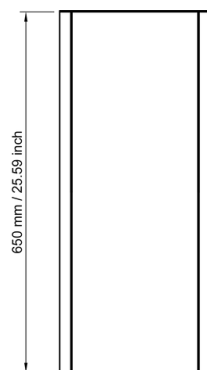

BLACK 900128
WHITE 900128W

Nichlas B. Andersen
2022, Denmark

Powdercoated steel