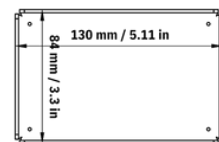

Nichlas B. Andersen
2022, Denmark

Powdercoated steel

TRAYS

BLACK 900135
WHITE 900135W

Pilgaard design studio
2019, Denmark

2mm powdercoated steel

04 LIVINGROOM

DAYBED MODE 009