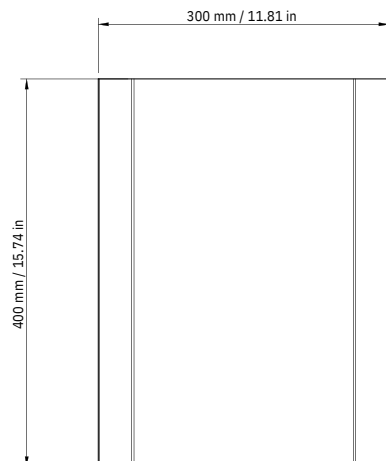

01 BATHROOM

BLACK 900138
WHITE 900138W

Pilgaard design studio
2023, Denmark

Powdercoated steel

BLACK 900143
WHITE 900143W

Nichlas B. Andersen
2023, Denmark

2mm powdercoated steel

BLACK 900144
WHITE 900144W

Nichlas B. Andersen
2023, Denmark

2mm powdercoated steel