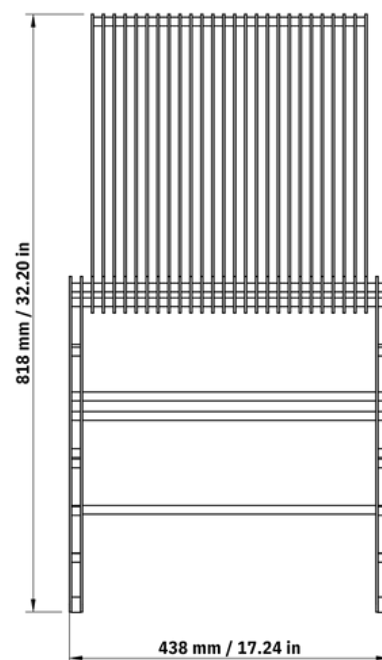

Pilgaard design studio
2023, Denmark

Indoor/outdoor

Transparent powdercoated
aluminum

BLACK 900141

Pilgaard design studio
2023, Denmark

Indoor/outdoor

Powdercoated aluminum

FIND US HERE: