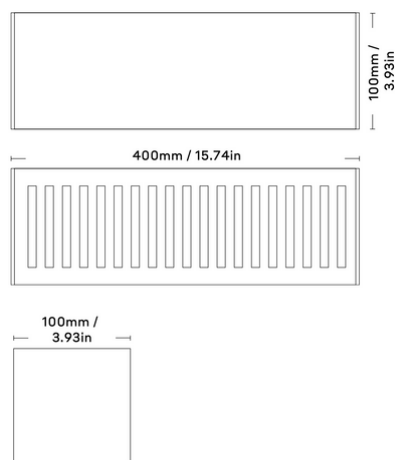

BLACK L100105
WHITE L100105W

Nichlas B. Andersen
2018, Denmark

2mm powdercoated
stainless steel