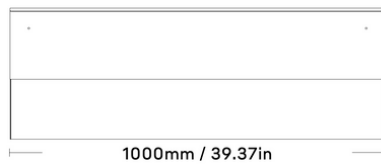

SHOE BOX 50 CM

SHOE BOX 100 CM

BLACK SMALL 900117

Nichlas B. Andersen
2017, Denmark

2mm powdercoated steel
CONTAIN: 2-3 pairs of shoes

BLACK MEDIUM 900118

Nichlas B. Andersen
2017, Denmark

2mm powdercoated steel
CONTAIN: 4-5 pairs of shoes