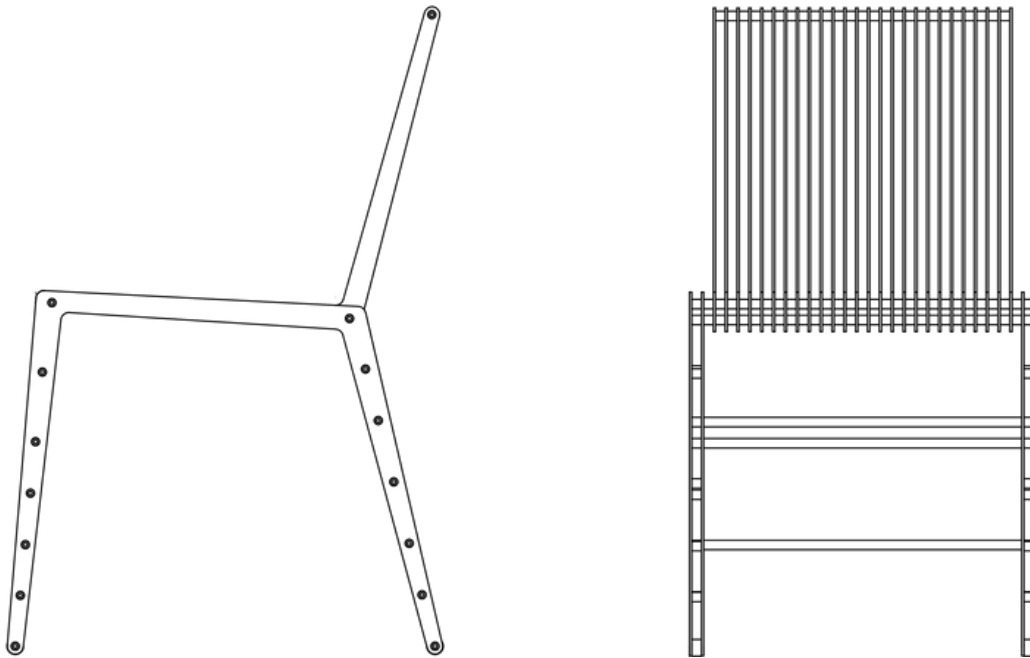

NICHBA Chair - the perfect blend of industrial and minimalist design that is sure to complement any space. This versatile chair is suitable for both indoor and outdoor use, making it a great addition to any home, office, or patio.

Despite its lightweight appearance, the NICHBA Chair is constructed with strong and durable high-quality aluminum, ensuring its longevity and sturdiness. Its unique design also allows it to change in appearance depending on the viewing angle, making it a striking piece that will catch the eye of anyone who enters the room.

Produced in Denmark, the NICHBA Chair has been rigorously tested and certified to meet the EN 16139 L1 Standard, ensuring its quality and safety. Available in three colors - Black, Green, and Lacquered raw aluminum, you can choose the one that best suits your style and preference.

Don't compromise on style or functionality with the NICHBA Chair, the perfect choice for anyone looking for a versatile, high-quality, and visually stunning piece of furniture.