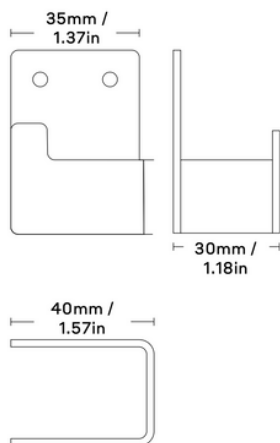

BLACK L100103
WHITE L100103W

Nichlas B. Andersen
2018, Denmark

3mm powdercoated steel