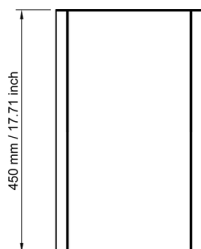

04 LIVINGROOM

BLACK 900127
WHITE 900127W

Nichlas B. Andersen
2022, Denmark

Powdercoated steel

BLACK 900128
WHITE 900128W

Nichlas B. Andersen
2022, Denmark

Powdercoated steel

BLACK 900135
WHITE 900135W

Pilgaard design studio
2019, Denmark

2mm powdercoated steel