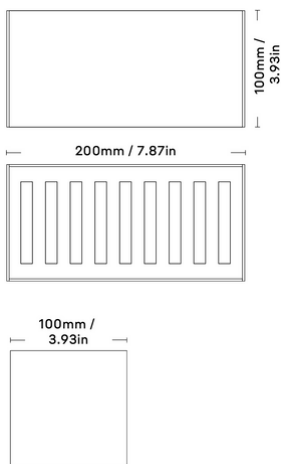

01 BATHROOM

PRODUCT DETAILS

01 BATHROOM

BATH SHELF 20

BLACK L100104
WHITE L100104W

Nichlas B. Andersen
2018, Denmark

2mm powdercoated
stainless steel

BATH SHELF 40