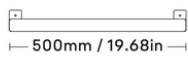

BLACK SMALL 800112

Nichlas B. Andersen
2013, Denmark

35x35mm powdercoated
square tube steel