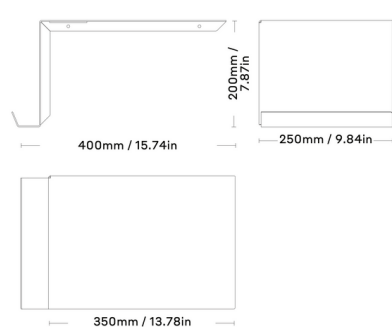

BLACK 400107BL
WHITE 400107WL

Nichlas B. Andersen
2013, Denmark

2mm powdercoated steel